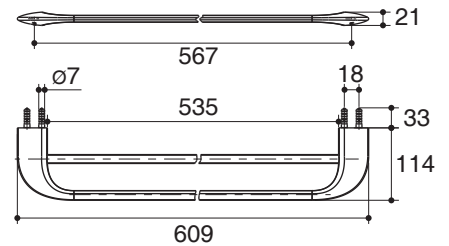

AIRFOIL

Technical Information

Dimensions are approximate.
Unit: mm.

K-37061X

Installation Notes

CAUTION: RISK of personal injury. Do not install these products in any area where they are likely to be used inadvertently as a grab bar or support bar. These products are not designed or intended for use as a grab bar or support bar.

Product Diagram