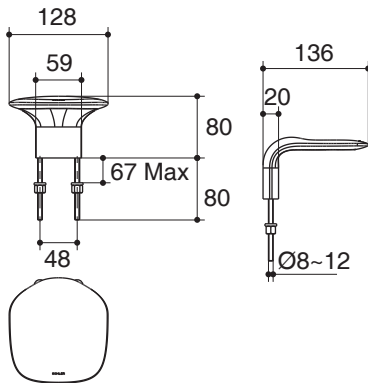

AIRFOIL

Technical Information

Dimensions are approximate.
Unit: mm.

K-37065X

Installation Notes

CAUTION: RISK of personal injury. Do not install these products in any area where they are likely to be used inadvertently as a grab bar or support bar. These products are not designed or intended for use as a grab bar or support bar.

Product Diagram