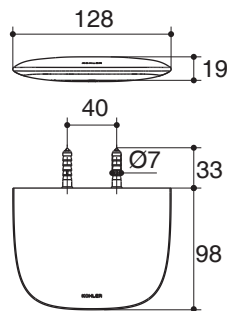

AIRFOIL

Technical Information

Dimensions are approximate.
Unit: mm.

K-37066X

Installation Notes

CAUTION: RISK of personal injury. Do not install these products in any area where they are likely to be used inadvertently as a grab bar or support bar. These products are not designed or intended for use as a grab bar or support bar.

Product Diagram