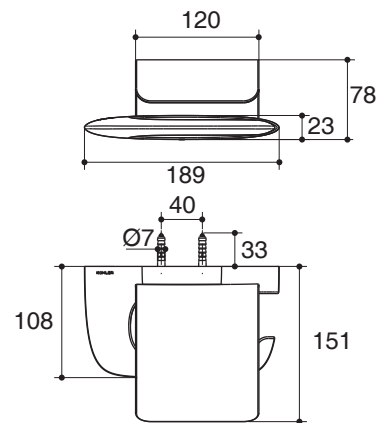

K-37067X

Installation Notes

CAUTION: RISK of personal injury. Do not install these products in any area where they are likely to be used inadvertently as a grab bar or support bar. These products are not designed or intended for use as a grab bar or support bar.

Product Diagram