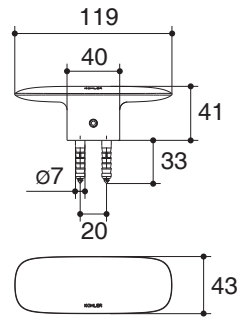

AIRFOIL

Technical Information

Dimensions are approximate.
Unit: mm.

K-37063X

Installation Notes

CAUTION: RISK of personal injury. Do not install these products in any area where they are likely to be used inadvertently as a grab bar or support bar. These products are not designed or intended for use as a grab bar or support bar.

Product Diagram