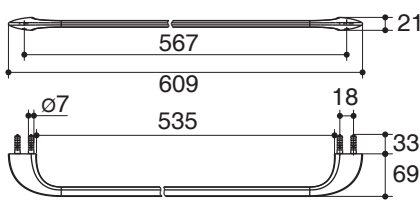

AIRFOIL

Technical Information

Dimensions are approximate.
Unit: mm.

K-37060X

Installation Notes

CAUTION: RISK of personal injury. Do not install these products in any area where they are likely to be used inadvertently as a grab bar or support bar. These products are not designed or intended for use as a grab bar or support bar.

Product Diagram