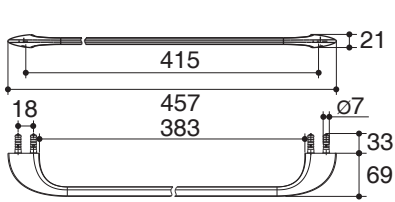

Product Specification:

The accessories shall be brass construction. Product shall include installation hardware. Accessories shall be Kohler Model K-____-____.

AIRFOIL

Technical Information

Dimensions are approximate.
Unit: mm.