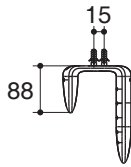

AIRFOIL

Technical Information

Dimensions are approximate.
Unit: mm.

K-37063X

Installation Notes

CAUTION: RISK of personal injury. Do not install these products in any area where they are likely to be used inadvertently as a grab bar or support bar. These products are not designed or intended for use as a grab bar or support bar.

Product Diagram