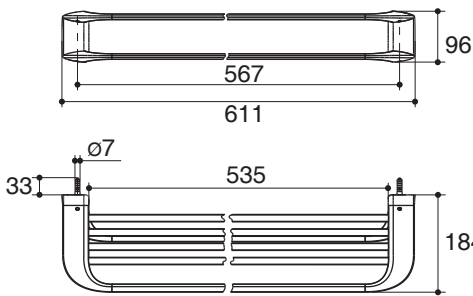

AIRFOIL

Technical Information

Dimensions are approximate.
Unit: mm.

K-37062X

Installation Notes

CAUTION: RISK of personal injury. Do not install these products in any area where they are likely to be used inadvertently as a grab bar or support bar. These products are not designed or intended for use as a grab bar or support bar.

Product Diagram