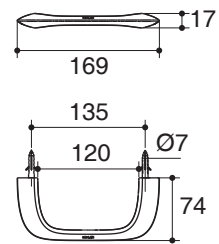

AIRFOIL

Technical Information

Dimensions are approximate.
Unit: mm.

K-37064X

Installation Notes

CAUTION: RISK of personal injury. Do not install these products in any area where they are likely to be used inadvertently as a grab bar or support bar. These products are not designed or intended for use as a grab bar or support bar.

Product Diagram